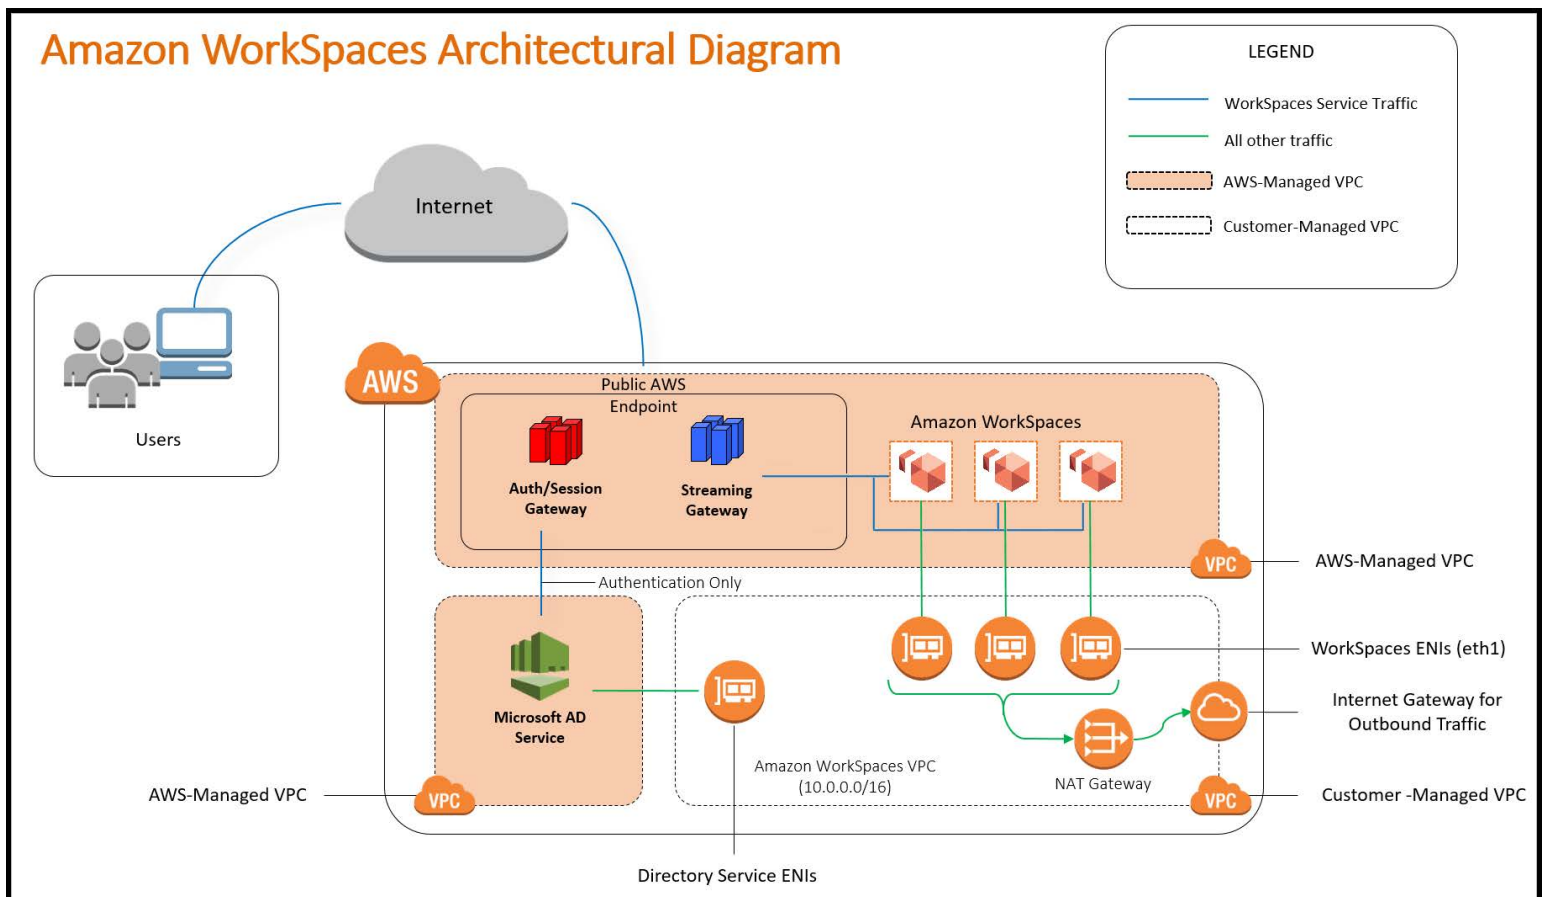

ConvergeOne Remote Workspace Architecture Example

CARES ACT AND OTHER COVID-19 RELIEF MAY BE AVAILABLE

Entire communities are looking to you during these unprecedented times. You don't have to go it alone. With over 2,000 clients in the Public Sector, ConvergeOne is here to help you succeed with a streamlined, data-driven approach to the rapid deployment of remote learning tools for productive students and teachers. Get started on this special offer by visiting convergeone.com/emergency-response-offers.