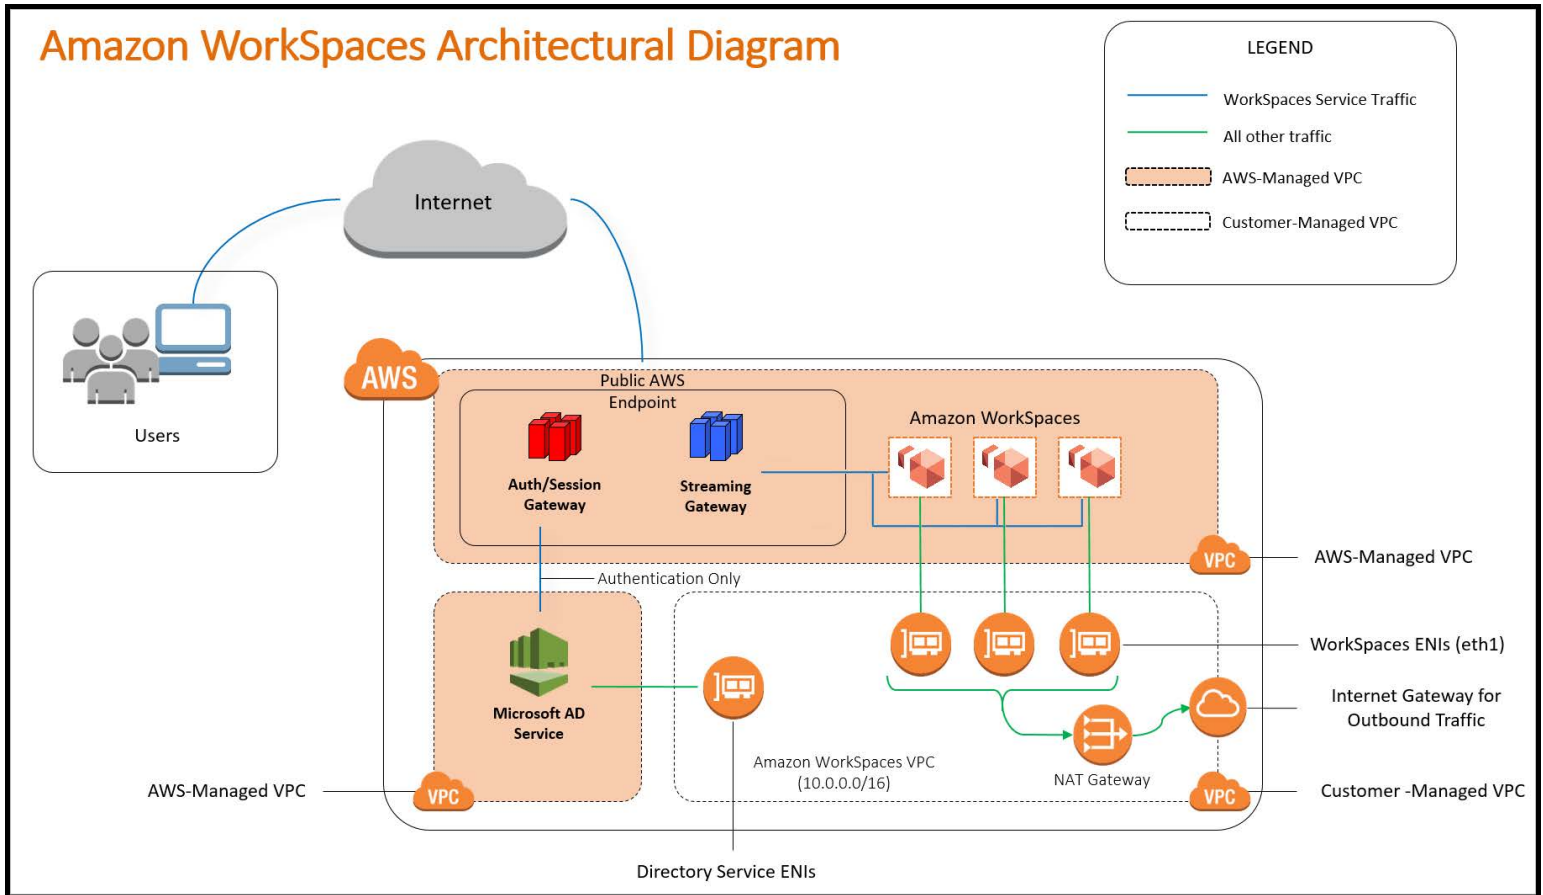

Remote Workspace | Government

All eyes are on Public Sector technologists pivoting their priorities toward remote workers with secure access to the data and applications they need for maintaining the critical municipal services we all rely on. The COVID-19 crisis leaves little room for error. ConvergeOne can expedite your efforts with a tight, tested architecture for virtual desktop delivery that puts you in the driver's seat without compromising your data security standards—and without the guesswork of sourcing multiple products from a COVID-compromised supply chain.

ConvergeOne's Remote Workspace solution is purpose-built on cloud-based desktop technologies by AWS WorkSpaces to provide you with on-demand, infinitely-scalable, secure Windows or Linux desktops accessible from anywhere in the world and on virtually any device. Enable your workforce with a "Bring Your Own Device" model to securely access the resources they would typically use in the office.

What's Included?

- No charge Workshop and Assessment to capture the right requirements for your Remote Workspace
- Up to 50 free Windows and/or Linux desktops until June 30, 2020
- Expert design, installation, and quickstart services by ConvergeOne Data Center Engineers
- Windows and Linux desktop Operating System licensing
- Cloud connectivity to your data center through Data Center VPN, SD-WAN, and/or Direct Connect options

ConvergeOne Remote Workspace Architecture Example

GET STARTED TODAY

We know that municipal leaders are looking to you during these unprecedented times. With over 2,000 clients in the Public Sector, ConvergeOne is here to help you succeed with a streamlined, data-driven approach to safe and productive work from home initiatives. Get started on this special offer by visiting convergeone.com/emergency-response-offers.