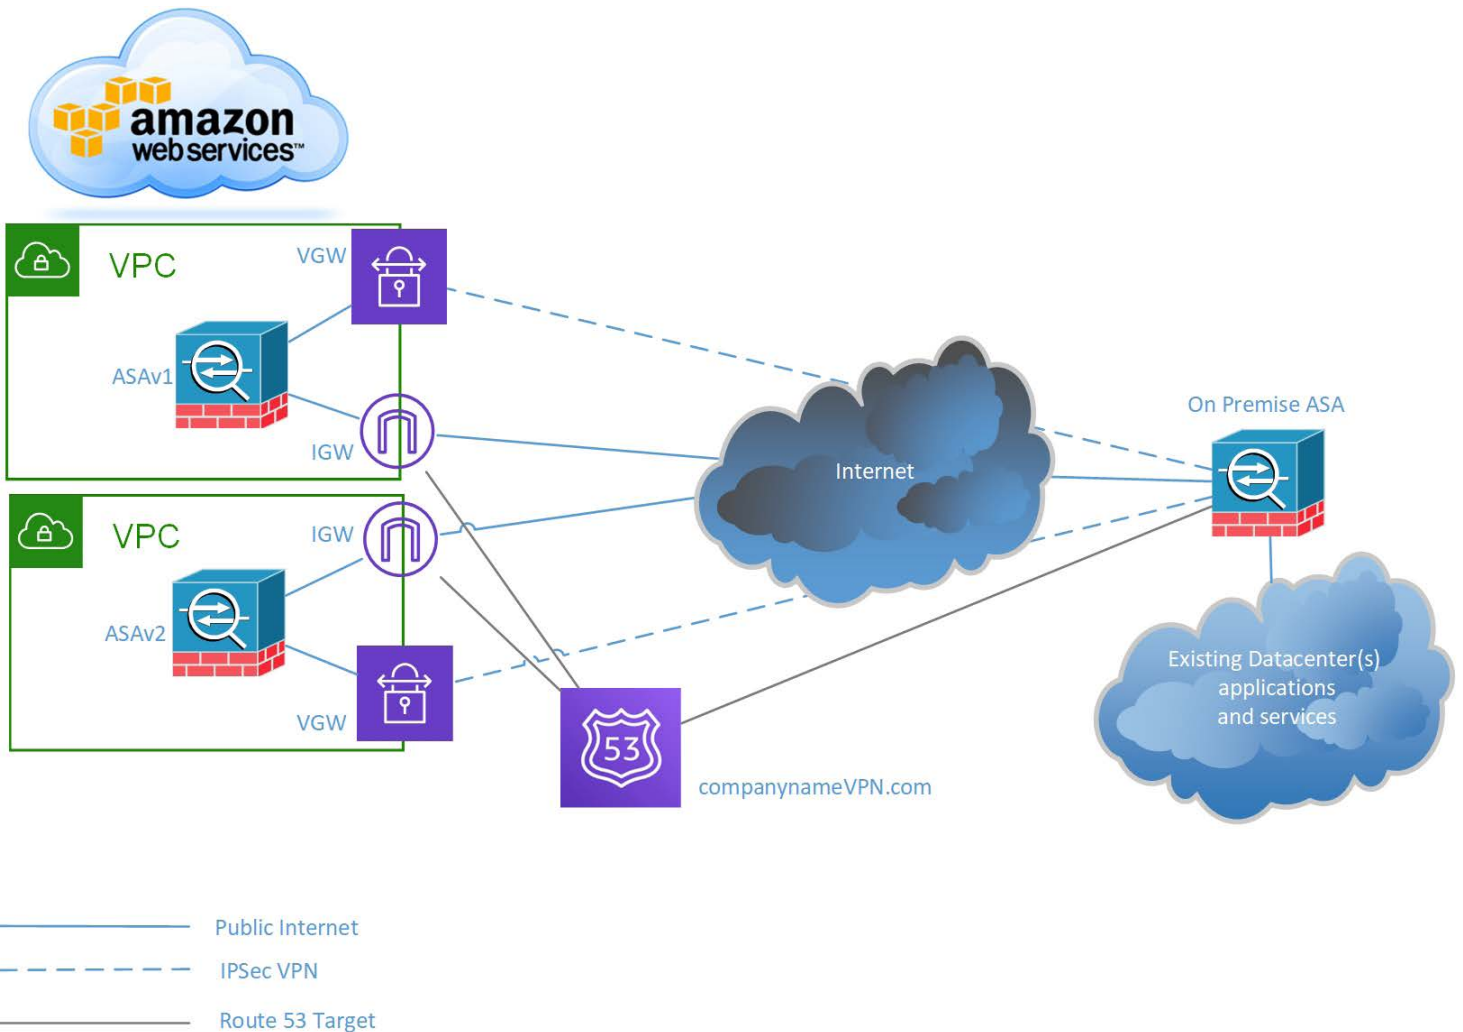

### SCALE YOUR VPN WITH CONVERGEONE

The global COVID-19 pandemic has forced organizations of every size and industry to re-think how they conduct their business, allow employees to work, and try to make the best of a difficult situation. Part of this challenge is enabling the ability of their workers to work from home so they can be safe but still productive to the business. Most companies utilize Virtual Private Networking (VPN) services to allow users to remotely connect to the company network in a secure and reliable way, however, most VPN implementations were not designed for 100% remote worker situations and the ability to quickly (and cost effectively) scale up these solutions in this time of crisis is difficult to do.

Introducing ConvergeOne's Cloud-Scale Remote Access VPN solution. With Cloud-Scale Remote Access, we leverage scalable, cost-effective, and secure cloud-based infrastructures to establish a virtually limitless VPN solution that connects back to your data center over a Secure Socket Layer (SSL) or direct connect network link. Because we link the Cloud-Scale Remote Access VPN solution with your existing VPN technologies, your users connect to the VPN just as they have done before while you still have control over access and security policies.

### What's Included?

- Expert design, installation, and integration services by ConvergeOne's Engineering Team
- Cloud-Scale infrastructure and resources to address any size environment
- VPN subscription options for short, long, or permanent licensing
- Cloud connectivity options: Data Center VPN, SD-WAN, Direct Connect

## Scaling SSL VPN using AWS